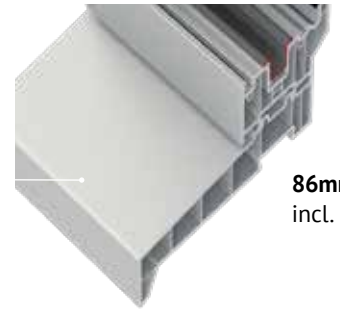

## DOUBLE-GLAZED UNIT

available for entire door or by using additional transoms and mullions just for parts of the door.

Cill

## THRESHOLD OPTIONS

FRAME ONLY

56mm

86mm  
incl. cill

## FRAME AND CILL

24mm

ALUMINIUM LOW THRESHOLD

27mm

ALUMINIUM LOW THRESHOLD  
AND PART-TRAY RAMP

27mm

ALUMINIUM PART M AND TRAY