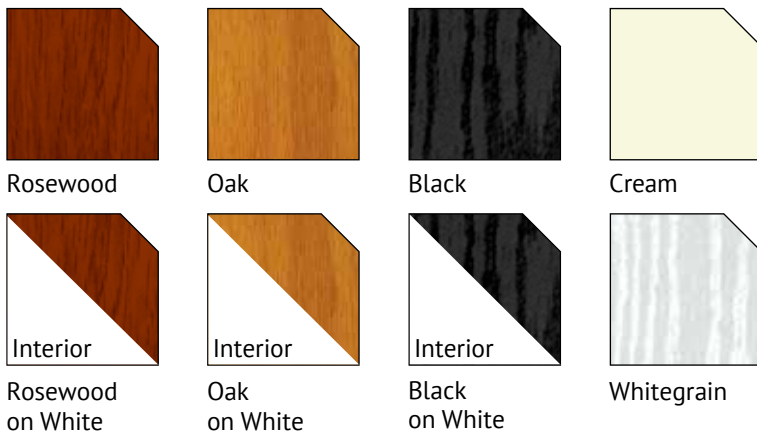

STANDARD FINISHES

PlatinumNRG Sculptured

LIE-FLAT HANDLES

OPTIONAL FINISHES

A wide range of woodgrain and coloured-foil options are available for either or both internal and external faces or even differing frames and sashes.