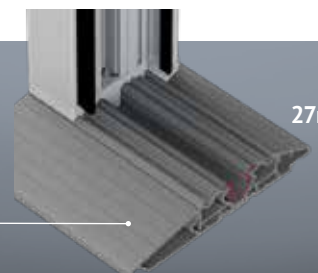

## FRAME AND CILL

24mm

ALUMINIUM LOW THRESHOLD

27mm

ALUMINIUM LOW THRESHOLD  
AND PART-TRAY RAMP

27mm

ALUMINIUM PART M AND TRAY