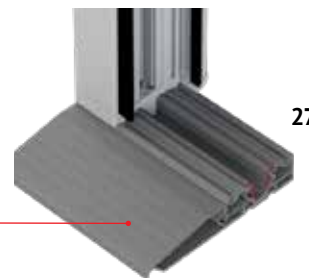

## THRESHOLD OPTIONS

FRAME ONLY

56mm

86mm  
incl. cill

## FRAME AND CILL

24mm

ALUMINIUM LOW THRESHOLD

27mm

ALUMINIUM LOW THRESHOLD  
AND PART-TRAY RAMP

27mm

ALUMINIUM PART M AND TRAY