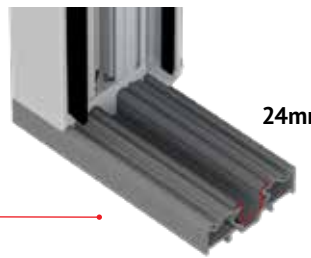

## THRESHOLD OPTIONS

FRAME ONLY

56mm

86mm  
incl. cill

## FRAME AND CILL

24mm

ALUMINIUM LOW THRESHOLD

27mm

ALUMINIUM LOW THRESHOLD  
AND PART-TRAY RAMP

27mm

ALUMINIUM PART M AND TRAY